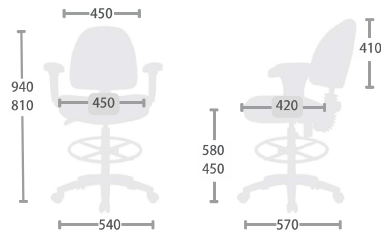

CH-638NXR

W625 x D590 x H930 - 1060 (mm)