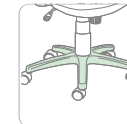

Task
Flex Plastic

CH-5334AXSN-GR

W630 x D660 x H950 - 1080 (mm)

W630 x D660 x H970 (mm)

W630 x D660 x H970 (mm)

W630 x D660 x H970 (mm)

W630 x D660 x H950 - 1080 (mm)

Function

Back

Back Upright
Position Tilt Lock

Synchronized tilt

2-to-1 Synchro Tilt
Back Tilt Tension

Seat

Pneumatic
Seat Height

Armrest

Fixed Armrest

Optional

Ultra-Tough Nylon

Armrest

Base

Caster / Glide

Thickness Iron Frame