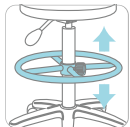

Foot Rest

Height Adjustment