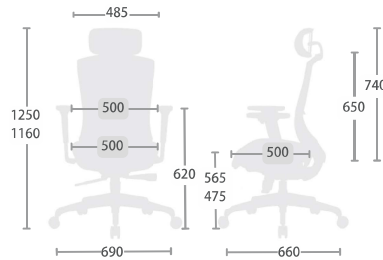

Lumbar support
Height Adjustment

Headrest
Height Adjustment
Angle Adjustment
Depth Adjustment

Armrest
Height Adjustment
Pad Pivot Adjustment
Pad Depth Adjustment

CH-5189AXSN

W670 x D655 x H1065 - 1195 (mm)

CH-5188AXSN

W670 x D655 x H980 - 1110 (mm)

Function

Back
Height Adjustment
Back Upright Position Tilt Lock

Synchronized tilt
2-to-1 Synchro Tilt
Back Tilt Tension

Seat
Pneumatic
Seat Height

Optional

Lumbar support
Height Adjustment

Headrest
Height Adjustment
Angle Adjustment

Armrest
Height Adjustment

CH-7223AXSN

W690 x D660 x H1160 - 1250 (mm)

CH-7220AXSN

W690 x D660 x H1015 - 1100 (mm)

Function

Back

Angle with 4 Position
Tilt Lock

Synchronized tilt

2-to-1 Synchro Tilt
Back Tilt Tension

Seat

Sliding Seat Depth
Pneumatic Seat Height

Optional

Lumbar support

Height Adjustment