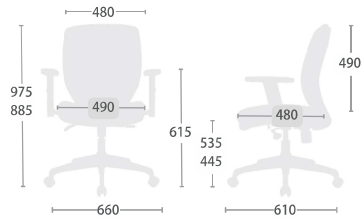

W660 x D660 x H1200 - 1290 (mm)

Function

Back

Back Upright
Position Tilt Lock

Synchronized tilt

2-to-1 Synchro Tilt
Back Tilt Tension

Seat

Pneumatic
Seat Height

CH-W5362AXSN
W660 x D610 x H885 - 975 (mm)

CH-5350AXSN
W660 x D610 x H800 - 890 (mm)

Function

Synchronized tilt
Flex Back Tilt
Back Tilt Tension

Seat
Pneumatic
Seat Height

Armrest
Height Adjustment

Hanger
Holds up to 5Kgs