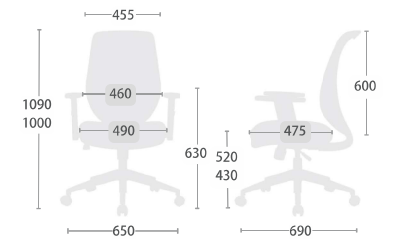

YASI-W

W655 x D590 x H920 - 1010 (mm)

YAKI-W

W655 x D590 x H910 - 1000 (mm)

Function

Back

Back Upright
Position Tilt Lock

Synchronized tilt

2-to-1 Synchro Tilt
Back Tilt Tension

Seat

Pneumatic
Seat Height

Armrest

Fixed Armrest

Mesh Seat

CH-5655AXSN

W660 x D720 x H950 - 1040 (mm)

CH-5650AXSN

W650 x D690 x H1000 - 1090 (mm)

Function

Back
Angle with 3
Position Tilt Lock

Synchronized tilt
2-to-1 Synchro Tilt
Back Tilt Tension

Seat
Sliding Seat Depth
Pneumatic Seat Height

Armrest
Height Adjustment
Pad Pivot Adjustment
Pad Depth Adjustment