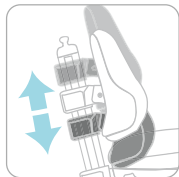

Back
Height Adjustment