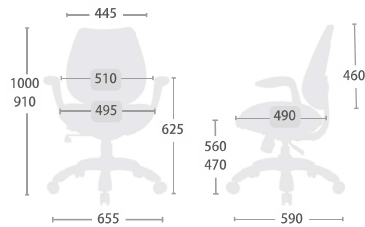

Armrest

Height Adjustment
Pad Pivot Adjustment
Pad Depth Adjustment

CH-5376AXSN
W635 x D585 x H930 - 1020 (mm)

CH-5383AV
W665 x D590 x H940 (mm)

CH-5377AXSN
W635 x D590 x H920 - 1010 (mm)

CH-5378AXSN
W635 x D585 x H930 - 1020 (mm)

CH-5379AXSN
W635 x D590 x H920 - 1010 (mm)

Function

Back
Back Upright
Position Tilt Lock

Synchronized tilt
2-to-1 Synchro Tilt
Back Tilt Tension

Seat
Pneumatic
Seat Height

Armrest
Height Adjustment
Pad Pivot Adjustment

Optional

Armrest

Base

Caster / Glide

Thickness Iron Frame

Foot Rest

YAKI-W-F

W655 x D590 x H910 - 1000 (mm)

YAPI-W-F

W655 x D600 x H930 - 1020 (mm)

YAMI-W-F

W655 x D590 x H860 - 950 (mm)

YASI-W-F

W655 x D590 x H920 - 1010 (mm)

YASI-F

W655 x D590 x H920 - 1010 (mm)