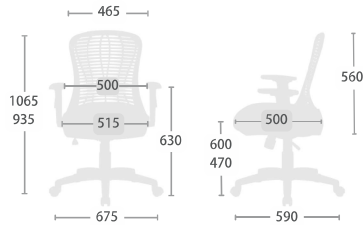

CH-5352AXSN-GR

W675 x D590 x H935 - 1065 (mm)