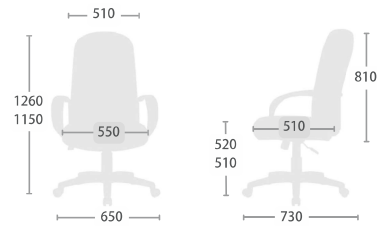

Headrest

Height Adjustment
Angle Adjustment

Armrest

Height Adjustment
Pad Pivot Adjustment
Pad Depth Adjustment

CH-7246AXSN

W690 x D690 x H1200 - 1290 (mm)

CH-7245AXSN

W690 x D690 x H1030 - 1120 (mm)

Lumbar support

Height Adjustment

Headrest

Height Adjustment
Angle Adjustment

Armrest

Height Adjustment
Pad Pivot Adjustment
Pad Depth Adjustment

CH-767AXSN

W650 x D730 x H1150 - 1260(mm)

CH-532AXSN

W620 x D710 x H1040 - 1150 (mm)

CH-747AXSN

W650 x D730 x H1050 - 1160(mm)

CH-767AXL

W650 x D730 x H1150 - 1260(mm)

Function

Back