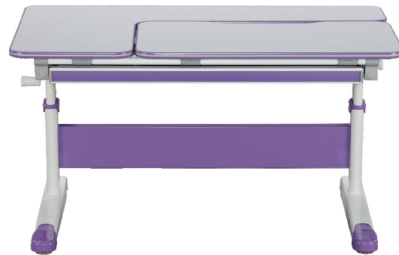

KT-01 - L105

W1050 x D730 x H560 - 760 (mm)