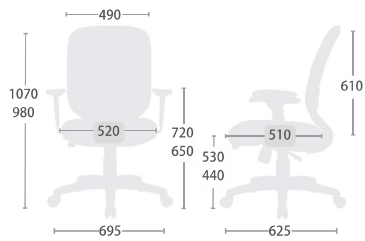

CH-5370AXSN

W695 x D625 x H980 - 1070 (mm)