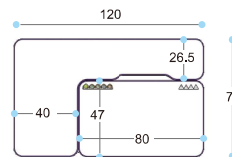

W1200 x D730 x H560 - 760 (mm)

KT-01 - L105

W1050 x D730 x H560 - 760 (mm)

L120

STORAGE SHELF

Storage Shelf to organize your stuff.

BOOK REST

Book Rest preventing your book from sliding off the table while the table top is tilted.

Function