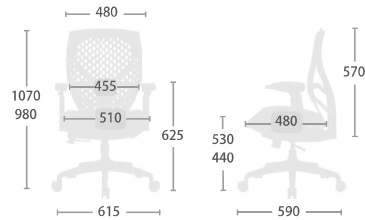

Caster / Glide

Thickness Iron Frame

Task
Flex Plastic

CH-W5398AXSN

W615 x D590 x H980 - 1070 (mm)

CH-W5398AXSN

W615 x D590 x H980 - 1070 (mm)

CH-5398AXSN-BK

W615 x D590 x H980 - 1070 (mm)

CH-W5397AXSN

W615 x D590 x H980 - 1070 (mm)

CH-W5397AXSN

W615 x D590 x H980 - 1070 (mm)

Function

Back

Height Adjustment
Back Upright
Position Tilt Lock