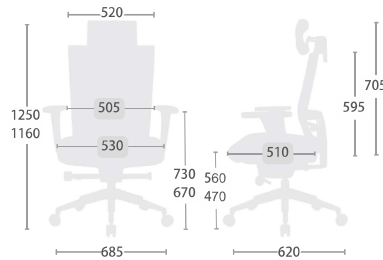

Angle Adjustment

Armrest

Height Adjustment

CH-7326ASX

W775 x D640 x H1205 - 1295 (mm)

CH-7325ASX

W775 x D640 x H1030 - 11120 (mm)

Function

Back

Height Adjustment
Angle with 4 Position Tilt Lock

Synchronized tilt

2-to-1 Synchro Tilt
Back Tilt Tension

Seat

Sliding Seat Depth
Pneumatic Seat Height

Optional

Lumbar support

Height Adjustment

Headrest

Height Adjustment
Angle Adjustment

Armrest

Height Adjustment
Pad Width Adjustment
Pad Pivot Adjustment
Pad Depth Adjustment

CH-5688AXSN

W685 x D620 x H1160 - 1250 (mm)

CH-5687AXSN

W685 x D620 x H1055 - 1145 (mm)

Function

Back
Height Adjustment
Angle with 4 Position Tilt Lock

Synchronized tilt
2-to-1 Synchro Tilt
Back Tilt Tension

Seat
Sliding Seat Depth
Pneumatic Seat Height

Optional