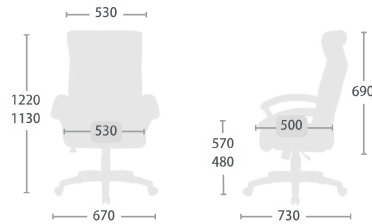

Lumbar support

Height Adjustment

Headrest

Height Adjustment
Angle Adjustment

Armrest

Height Adjustment
Pad Pivot Adjustment
Pad Depth Adjustment

CH-767AXSN

W650 x D730 x H1150 - 1260(mm)

Armrest

Base

Caster / Glide

Thickness Iron Frame

Foot Rest

CH-966AXL

W670 x D730 x H1130 - 1220(mm)

CH-964AV

W670 x D730 x H950 (mm)

CH-964AXL

W670 x D730 x H950 - 1040(mm)

CH-82AV

W655 x D755 x H970(mm)

CH-81AXN

W680 x D680 x H1120 - 1230(mm)

Function