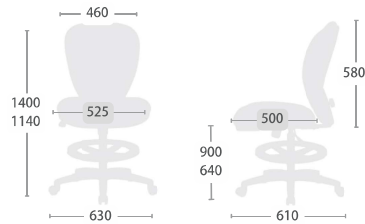

Armrest

Base

Caster / Glide

Thickness Iron Frame

Foot Rest

CH-588NXR

W630 x D610 x H1140 - 1400 (mm)

CH-588AXSN

W630 x D610 x H920 - 1050 (mm)

CH-550AV

W700 x D610 x H950 (mm)

CH-566ASX

W670 x D600 x H900 - 990 (mm)

CH-572ASX

W610 x D600 x H900 - 990 (mm)

CH-592ASX

W660 x D660 x H1200 - 1290 (mm)

Function

Back

Back Upright
Position Tilt Lock

Synchronized tilt

2-to-1 Synchro Tilt
Back Tilt Tension

Seat

Pneumatic
Seat Height