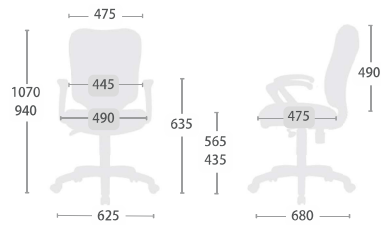

CH-623AXSN
W620 x D680 x H940 - 1030 (mm)

CH-664AXSN
W660 x D610 x H980 - 1070 (mm)

CH-635AXSN
W650 x D655 x H1120 - 1205 (mm)

CH-635AXSN
W650 x D655 x H1120 - 1205 (mm)

Function

Back
Height Adjustment
Angle with Infinite Position Tilt Lock

Synchronized tilt
2-to-1 Synchro Tilt
Back Tilt Tension

Seat
Sliding Seat Depth
Pneumatic Seat Height

Lumbar support
Depth Adjustment

Armrest
Height Adjustment
Width Adjustment

CH-5289AXSN
W625 x D680 x H940 - 1070 (mm)