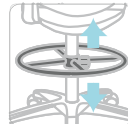

W660 x D660 x H1200 - 1290 (mm)

Function

Back

Back Upright
Position Tilt Lock

Synchronized tilt

2-to-1 Synchro Tilt
Back Tilt Tension

Seat

Pneumatic
Seat Height