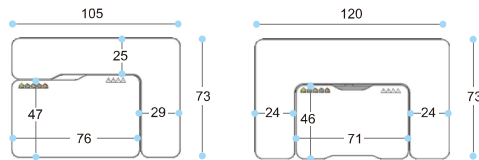

KT-02 - M120

W1200 x D730 x H560 - 760 (mm)

KT-02 - J105

W1050 x D730 x H560 - 760 (mm)

J105

M120

Function

Tiltable Table Top
(0 - 45deg)

Height Adjustment
56~76cm stepless

Buffered Hydraulic Rod

Large Drawer Storage