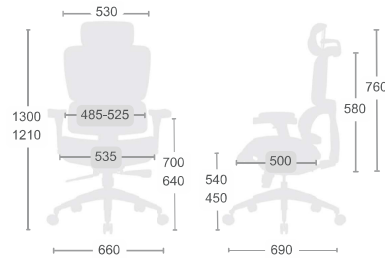

CH-S2986NXR

CH-7307ASX
W660 x D690 x H1210 - 1300 (mm)

CH-7303ASX
W660 x D690 x H1040 - 1130 (mm)

CH-7307ASX-L
W660 x D690 x H1210 - 1300 (mm)

CH-7305ASX
W660 x D690 x H1040 - 1130 (mm)

CH-7309ASX
W660 x D690 x H1210 - 1300 (mm)

Function

Back
Height Adjustment
Angle with 4 Position Tilt Lock

Synchronized tilt
2-to-1 Synchro Tilt
Back Tilt Tension

Seat
Sliding Seat Depth
Pneumatic Seat Height

Optional

Headrest
Height Adjustment
Angle Adjustment