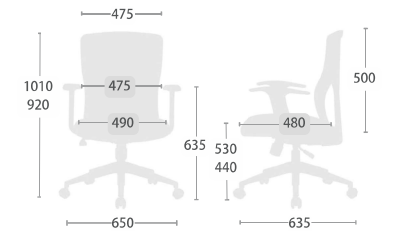

CH-5650AXSN

W650 x D690 x H1000 - 1090 (mm)

Function

Back
Angle with 3
Position Tilt Lock

Synchronized tilt
2-to-1 Synchro Tilt
Back Tilt Tension

Seat
Sliding Seat Depth
Pneumatic Seat Height

Armrest
Height Adjustment
Pad Pivot Adjustment
Pad Depth Adjustment

Function

Back
Back Upright
Position Tilt Lock

Synchronized tilt
2-to-1 Synchro Tilt
Back Tilt Tension

Seat
Pneumatic
Seat Height

Armrest
Height Adjustment

CH-W7215AXSN

W670 x D630 x H965 - 1055 (mm)

CH-7214AXSN

W670 x D630 x H965 - 1055 (mm)

CH-5271AXSN

W650 x D635 x H920 - 1010 (mm)

Function

Back
Back Upright
Position Tilt Lock

Synchronized tilt
2-to-1 Synchro Tilt
Back Tilt Tension

Seat
Sliding Seat Depth
Pneumatic Seat Height