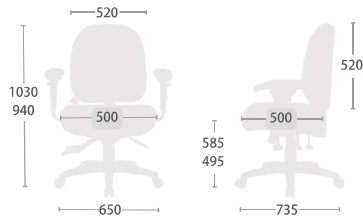

W605 x D580 x H875 - 1005 (mm)

CH-3528NXR

W615 x D 600 x H960-1150(mm)

CH-3528NXR

W615 x D 600 x H960-1150(mm)

Function

Back
Back Upright
Position Tilt Lock

Synchronized tilt
2-to-1 Synchro Tilt
Back Tilt Tension

CH-623AXSN
W620 x D680 x H940 - 1030 (mm)

CH-664AXSN
W660 x D610 x H980 - 1070 (mm)

CH-635AXSN
W650 x D655 x H1120 - 1205 (mm)

CH-635AXSN
W650 x D655 x H1120 - 1205 (mm)

Function

Back
Height Adjustment
Angle with Infinite Position Tilt Lock