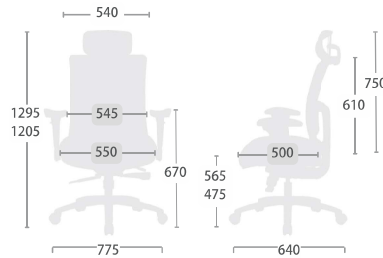

W700 x D635 x H955- 1045 (mm)

CH-5312AXSN

W690 x D635 x H955- 1045 (mm)

CH-5314AXSN

W690 x D635 x H1160 - 1250 (mm)

Function

Back

Angle with 4 Position
Tilt Lock

Synchronized tilt

2-to-1 Synchro Tilt
Back Tilt Tension

Seat

Sliding Seat Depth
Pneumatic Seat Height

Optional

Lumbar support

Height Adjustment

Headrest

Angle Adjustment

Armrest

Height Adjustment

CH-7326ASX

W775 x D640 x H1205 - 1295 (mm)

CH-7325ASX

W775 x D640 x H1030 - 11120 (mm)

Function