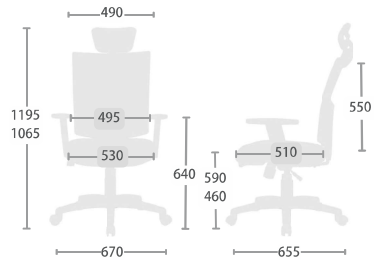

Height Adjustment

Headrest

Height Adjustment
Angle Adjustment

Armrest

Height Adjustment
Pad Width Adjustment
Pad Pivot Adjustment
Pad Depth Adjustment

CH-5688AXSN

W685 x D620 x H1160 - 1250 (mm)

CH-5687AXSN

W685 x D620 x H1055 - 1145 (mm)

Function

Back
Height Adjustment
Angle with 4 Position Tilt Lock

Synchronized tilt
2-to-1 Synchro Tilt
Back Tilt Tension

Seat
Sliding Seat Depth
Pneumatic Seat Height

Optional

Lumbar support
Height Adjustment

Headrest
Height Adjustment
Angle Adjustment
Depth Adjustment

Armrest
Height Adjustment
Pad Pivot Adjustment
Pad Depth Adjustment

CH-5189AXSN

W670 x D655 x H1065 - 1195 (mm)

CH-5188AXSN

W670 x D655 x H980 - 1110 (mm)

Function

Back
Height Adjustment
Back Upright Position Tilt Lock

Synchronized tilt
2-to-1 Synchro Tilt
Back Tilt Tension

Seat
Pneumatic
Seat Height

Optional

Lumbar support
Height Adjustment