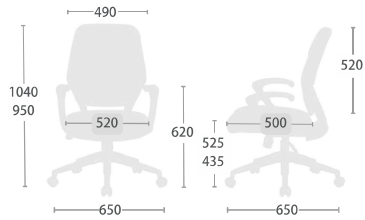

CH-7260AXSN-1

W650 x D650 x H950 - 1040 (mm)