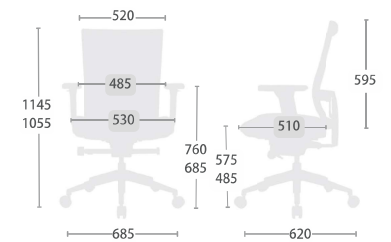

Angle Adjustment

Armrest

Height Adjustment

CH-7326ASX

W775 x D640 x H1205 - 1295 (mm)

CH-7325ASX

W775 x D640 x H1030 - 11120 (mm)

Function

Back

Height Adjustment
Angle with 4 Position Tilt Lock

Synchronized tilt

2-to-1 Synchro Tilt
Back Tilt Tension

Seat

Sliding Seat Depth
Pneumatic Seat Height

Optional

Lumbar support

Height Adjustment

Headrest

Height Adjustment
Angle Adjustment

Armrest

Height Adjustment
Pad Width Adjustment
Pad Pivot Adjustment
Pad Depth Adjustment

CH-5688AXSN

W685 x D620 x H1160 - 1250 (mm)

CH-5687AXSN

W685 x D620 x H1055 - 1145 (mm)

Function

Back
Height Adjustment
Angle with 4 Position Tilt Lock

Synchronized tilt
2-to-1 Synchro Tilt
Back Tilt Tension

Seat
Sliding Seat Depth
Pneumatic Seat Height

Optional