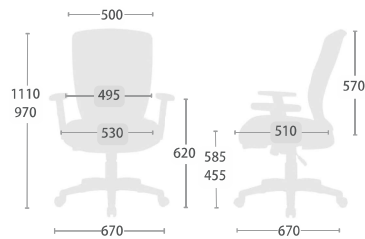

CH-5181AXSN

W670 x D630 x H890 - 1020 (mm)