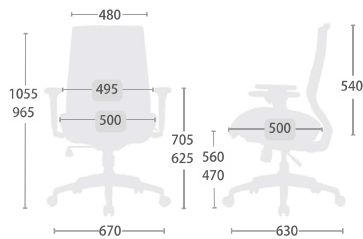

CH-5650AXSN

W650 x D690 x H1000 - 1090 (mm)

Function

Back
Angle with 3
Position Tilt Lock

Synchronized tilt
2-to-1 Synchro Tilt
Back Tilt Tension

Seat
Sliding Seat Depth
Pneumatic Seat Height

Armrest
Height Adjustment
Pad Pivot Adjustment
Pad Depth Adjustment

Function

Back
Back Upright
Position Tilt Lock

Synchronized tilt
2-to-1 Synchro Tilt
Back Tilt Tension

Seat
Pneumatic
Seat Height

Armrest
Height Adjustment

CH-W7215AXSN

W670 x D630 x H965 - 1055 (mm)

CH-7214AXSN

W670 x D630 x H965 - 1055 (mm)

CH-5271AXSN

W650 x D635 x H920 - 1010 (mm)

Function

Back
Back Upright
Position Tilt Lock

Synchronized tilt
2-to-1 Synchro Tilt
Back Tilt Tension

Seat
Sliding Seat Depth
Pneumatic Seat Height