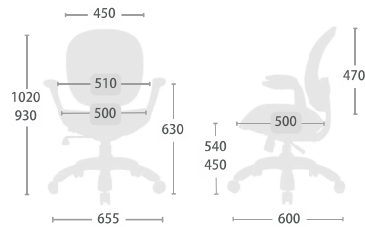

Fixed Armrest

Fabric Seat

YAPI

W655 x D600 x H930 - 1020 (mm)

YAPI-W

W655 x D600 x H930 - 1020 (mm)

YAMI-W

W655 x D590 x H860 - 950 (mm)

YASI-W

W655 x D590 x H920 - 1010 (mm)

YAKI-W

W655 x D590 x H910 - 1000 (mm)

Function

Back

Back Upright
Position Tilt Lock

Synchronized tilt