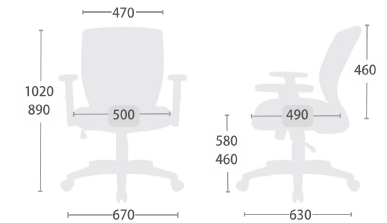

Function

Back

Back Upright
Position Tilt Lock

Synchronized tilt

2-to-1 Synchro Tilt
Back Tilt Tension

Seat

Pneumatic
Seat Height

Armrest

Height Adjustment

Optional

Armrest

Base

Caster / Glide

Foot Rest