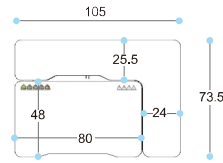

W900 x D735 x H560 - 760 (mm)

KT-05-D105

W1050 x D735 x H560 - 760 (mm)

J105

Function