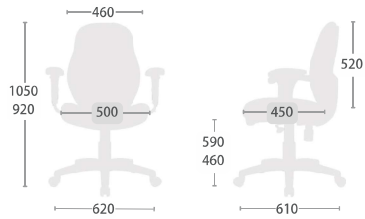

CH-G395AXSN
W580 x D610 x H820 - 950 (mm)