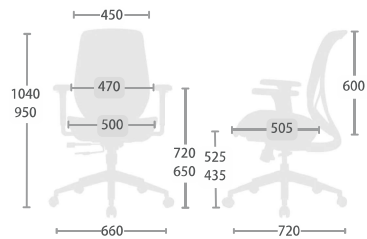

YASI-W

W655 x D590 x H920 - 1010 (mm)

YAKI-W

W655 x D590 x H910 - 1000 (mm)

Function

Back

Back Upright
Position Tilt Lock

Synchronized tilt

2-to-1 Synchro Tilt
Back Tilt Tension

Seat

Pneumatic
Seat Height

Armrest

Fixed Armrest

Mesh Seat

CH-5655AXSN

W660 x D720 x H950 - 1040 (mm)

CH-5650AXSN

W650 x D690 x H1000 - 1090 (mm)

Function

Back
Angle with 3
Position Tilt Lock

Synchronized tilt
2-to-1 Synchro Tilt
Back Tilt Tension

Seat
Sliding Seat Depth
Pneumatic Seat Height

Armrest
Height Adjustment
Pad Pivot Adjustment
Pad Depth Adjustment