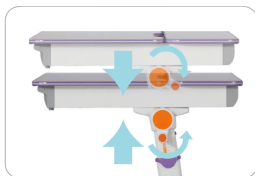

Storage Shelf to organize your stuff.

BS02-090

BOOK REST

Book Rest preventing your book from sliding off the table while the table top is tilted.

Function

Tiltable Table Top (0 - 45deg)

Height Adjustment 56~76cm stepless