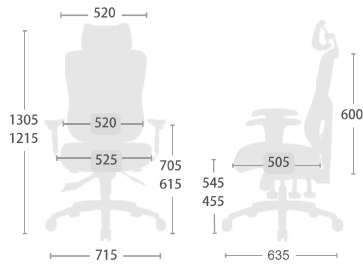

Armrest

Height Adjustment
Pad Pivot Adjustment
Pad Depth Adjustment

CH-6259ASX
W670 x D700 x H1230 - 1320 (mm)

CH-6258ASX
W685 x D640 x H955 - 1045 (mm)

CH-908ASX
W685x D640 x H1170 - 1260 (mm)

CH-7158ASX
W670 x D700 x H1000 - 1090 (mm)

CH-7159ASX
W670 x D700 x H1230 - 1320 (mm)

Function

Back
Height Adjustment
Angle with 4 Position Tilt Lock

Synchronized tilt
2-to-1 Synchro Tilt
Back Tilt Tension

Seat
Pneumatic
Seat Height

Optional

Lumbar support
Flexible Pad Fixed

Headrest
Angle Adjustment

Armrest
Height Adjustment
Pad Pivot Adjustment
Pad Depth Adjustment

CH-5340ASX
W715 x D635 x H1215 - 1305 (mm)

CH-5209AXSN
W680 x D640 x H980 - 1070 (mm)

CH-5244AXSN
W680 x D640 x H1205 - 1295 (mm)

CH-5339AXSN
W715 x D635 x H1070 - 1160 (mm)

CH-5337ASX
W715 x D635 x H1070 - 1160 (mm)

Function

Back
Height Adjustment
Angle with Infinite Position Tilt Lock

Synchronized tilt
2-to-1 Synchro Tilt
Back Tilt Tension