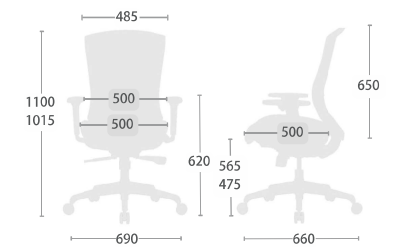

Lumbar support
Height Adjustment

Headrest
Height Adjustment
Angle Adjustment
Depth Adjustment

Armrest
Height Adjustment
Pad Pivot Adjustment
Pad Depth Adjustment

CH-5189AXSN

W670 x D655 x H1065 - 1195 (mm)

CH-5188AXSN

W670 x D655 x H980 - 1110 (mm)

Function

Back
Height Adjustment
Back Upright Position Tilt Lock

Synchronized tilt
2-to-1 Synchro Tilt
Back Tilt Tension

Seat
Pneumatic
Seat Height

Optional

Lumbar support
Height Adjustment

Headrest
Height Adjustment
Angle Adjustment

Armrest
Height Adjustment

CH-7223AXSN

W690 x D660 x H1160 - 1250 (mm)

CH-7220AXSN

W690 x D660 x H1015 - 1100 (mm)

Function

Back

Angle with 4 Position
Tilt Lock

Synchronized tilt

2-to-1 Synchro Tilt
Back Tilt Tension

Seat

Sliding Seat Depth
Pneumatic Seat Height

Optional

Lumbar support

Height Adjustment