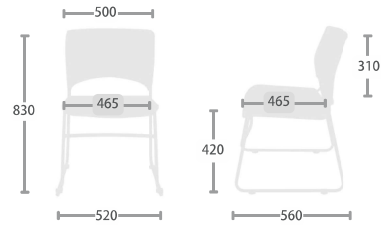

Ganging glides

Armrest

Writing Pad

CH-S1855
W520x D560 x H830 (mm)

CH-S1828
W500x D545 x H790 (mm)

CH-S1857
W520 x D560x H830 (mm)

CH-S1858
W520 x D560x H830 (mm)

Function