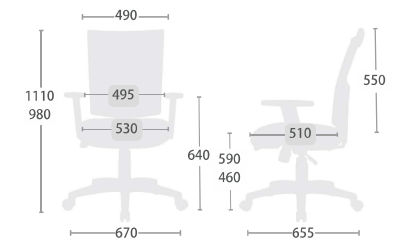

Height Adjustment

Headrest

Height Adjustment
Angle Adjustment

Armrest

Height Adjustment
Pad Width Adjustment
Pad Pivot Adjustment
Pad Depth Adjustment

CH-5688AXSN

W685 x D620 x H1160 - 1250 (mm)

CH-5687AXSN

W685 x D620 x H1055 - 1145 (mm)

Function

Back
Height Adjustment
Angle with 4 Position Tilt Lock

Synchronized tilt
2-to-1 Synchro Tilt
Back Tilt Tension

Seat
Sliding Seat Depth
Pneumatic Seat Height

Optional

Lumbar support
Height Adjustment

Headrest
Height Adjustment
Angle Adjustment
Depth Adjustment

Armrest
Height Adjustment
Pad Pivot Adjustment
Pad Depth Adjustment

CH-5189AXSN

W670 x D655 x H1065 - 1195 (mm)

CH-5188AXSN

W670 x D655 x H980 - 1110 (mm)

Function

Back
Height Adjustment
Back Upright Position Tilt Lock

Synchronized tilt
2-to-1 Synchro Tilt
Back Tilt Tension

Seat
Pneumatic
Seat Height

Optional

Lumbar support
Height Adjustment