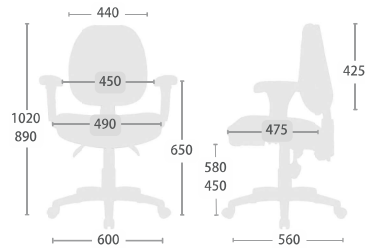

CH-515NXR

W655 x D600 x H930 - 1020 (mm)