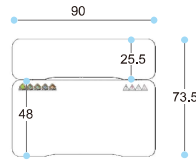

W900 x D735 x H560 - 760 (mm)

KT-05-D105

W1050 x D735 x H560 - 760 (mm)

D90

Function