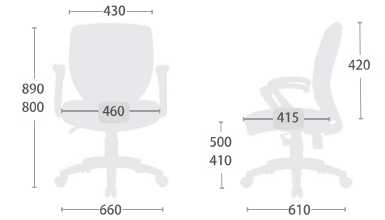

W630 x D610 x H920 - 1050 (mm)

CH-550AV

W700 x D610 x H950 (mm)

CH-566ASX

W670 x D600 x H900 - 990 (mm)

CH-572ASX

W610 x D600 x H900 - 990 (mm)

CH-592ASX

W660 x D660 x H1200 - 1290 (mm)

Function

Back

Back Upright
Position Tilt Lock

Synchronized tilt

2-to-1 Synchro Tilt
Back Tilt Tension

Seat

Pneumatic
Seat Height

CH-W5362AXSN
W660 x D610 x H885 - 975 (mm)

CH-5350AXSN
W660 x D610 x H800 - 890 (mm)

Function

Synchronized tilt
Flex Back Tilt
Back Tilt Tension

Seat
Pneumatic
Seat Height

Armrest
Height Adjustment

Hanger
Holds up to 5Kgs