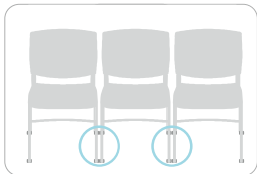

Ganging glides

Armrest

Writing Pad

CH-S1855
W520x D560 x H830 (mm)

CH-S1828
W500x D545 x H790 (mm)

CH-S1857
W520 x D560x H830 (mm)

CH-S1858
W520 x D560x H830 (mm)

Function