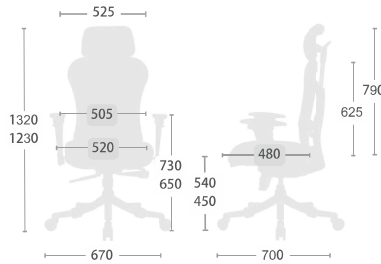

CH-7292ASX
W700 x D650 x H1150 - 1240 (mm)

CH-7298ASX
W700 x D650 x H1150 - 1240 (mm)

Function

Back
Height Adjustment
Angle with 3 Position Tilt Lock

Synchronized tilt
2-to-1 Synchro Tilt
Back Tilt Tension

Seat
Sliding Seat Depth
Pneumatic Seat Height

Optional

Headrest
Height Adjustment
Angle Adjustment

Armrest
Height Adjustment
Pad Pivot Adjustment

CH-999ASX

W670 x D700 x H1230 - 1320 (mm)

CH-998AXSN

W690 x D680 x H970 - 1060 (mm)

CH-998AV

W665 x D670 x H1010 (mm)

CH-7188ASX

W670 x D700 x H1030 - 1120 (mm)

CH-7189ASX

W670 x D700 x H1230 - 1320 (mm)

Function

Back

Height Adjustment
Angle with 4 Position Tilt Lock

Synchronized tilt

2-to-1 Synchro Tilt
Back Tilt Tension

Seat

Sliding Seat Depth
Pneumatic Seat Height

Optional

Lumbar support

Height Adjustment
Depth Adjustment