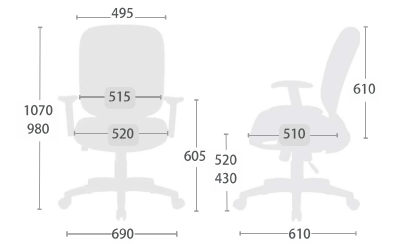

CH-5368AXSN

W690 x D610 x H980 - 1070 (mm)

Function

Back

Back Upright
Position Tilt Lock

Synchronized tilt

2-to-1 Synchro Tilt
Back Tilt Tension

Seat

Pneumatic
Seat Height

Armrest

Height Adjustment

Optional

Armrest

Base

Caster / Glide

Foot Rest