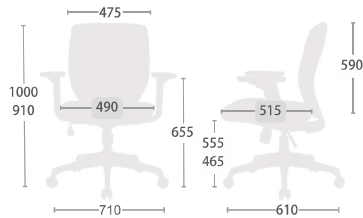

CH-5360AXSN
W685 x D610 x H910 - 1000 (mm)