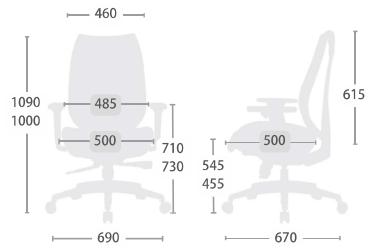

Function

Back

Height Adjustment
Angle with Infinite Position Tilt Lock

Synchronized tilt

2-to-1 Synchro Tilt
Back Tilt Tension

Seat

Pneumatic Seat Height

Optional

Headrest

Height Adjustment
Angle Adjustment

Armrest

Height Adjustment
Width Adjustment

CH-7231AXSN

W690 x D670 x H1000 - 1090 (mm)

CH-7232AXSN

W690 x D670 x H1000 - 1090 (mm)

CH-7236AXSN

W690 x D670 x H1155 - 1245 (mm)

CH-7231ASX

W690 x D670 x H1000 - 1090 (mm)

CH-7237ASX

W690 x D670 x H1155 - 1245 (mm)

Function

Back