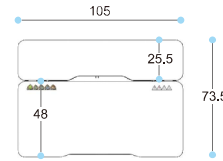

W900 x D735 x H560 - 760 (mm)

KT-05-D105

W1050 x D735 x H560 - 760 (mm)

D105

Function