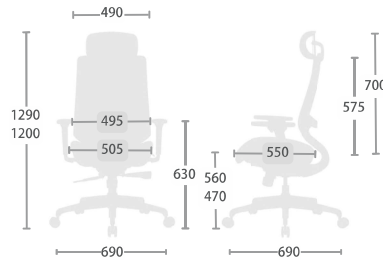

Angle with 4 Position
Tilt Lock

Synchronized tilt

2-to-1 Synchro Tilt
Back Tilt Tension

Seat

Sliding Seat Depth
Pneumatic Seat Height

Optional

Lumbar support

Height Adjustment

Headrest

Height Adjustment
Angle Adjustment

Armrest

Height Adjustment
Pad Pivot Adjustment
Pad Depth Adjustment

CH-7246AXSN

W690 x D690 x H1200 - 1290 (mm)

CH-7245AXSN

W690 x D690 x H1030 - 1120 (mm)

Function

Back

Angle with 4 Position
Tilt Lock

Synchronized tilt

2-to-1 Synchro Tilt
Back Tilt Tension

Seat

Sliding Seat Depth
Pneumatic Seat Height

Optional

Lumbar support

Height Adjustment

Headrest

Height Adjustment
Angle Adjustment

Armrest

Height Adjustment
Pad Pivot Adjustment
Pad Depth Adjustment

CH-767AXSN

W650 x D730 x H1150 - 1260(mm)