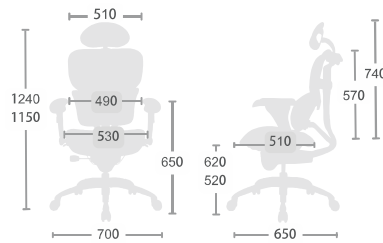

Seat
Sliding Seat Depth
Pneumatic Seat Height

Optional

Headrest
Height Adjustment
Angle Adjustment

Armrest
Height Adjustment
Width Adjustment

CH-7137ASX
W670 x D650 x H1150 - 1300 (mm)

CH-7141ASX
W665 x D620 x H960 - 1100 (mm)

CH-7147ASX
W670 x D650 x H1150 - 1300 (mm)

CH-7131ASX
W665 x D620 x H960 - 1100 (mm)

CH-7133AV
W665 x D620 x H960 (mm)

Function

Back
Height Adjustment
Angle with 3 Position Tilt Lock

Synchronized tilt
2-to-1 Synchro Tilt
Back Tilt Tension

Seat
Sliding Seat Depth
Pneumatic Seat Height

Optional

Headrest
Height Adjustment
Angle Adjustment

Armrest
Height Adjustment
Pad Pivot Adjustment

CH-7299ASX
W700 x D650 x H1150 - 1240 (mm)

CH-7299ASX
W700 x D650 x H1150 - 1240 (mm)

CH-7292ASX
W700 x D650 x H1150 - 1240 (mm)

CH-7298ASX
W700 x D650 x H1150 - 1240 (mm)

Function

Back
Height Adjustment
Angle with 3 Position Tilt Lock

Synchronized tilt
2-to-1 Synchro Tilt
Back Tilt Tension