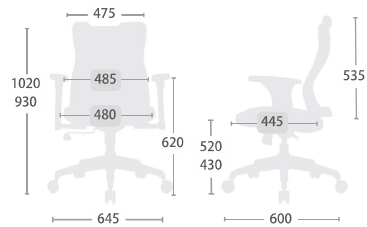

CH-7236AXSN

W690 x D670 x H1155 - 1245 (mm)

CH-7231ASX

W690 x D670 x H1000 - 1090 (mm)

CH-7237ASX

W690 x D670 x H1155 - 1245 (mm)

Function

Back

Height Adjustment
Angle with 4 Position Tilt Lock

Synchronized tilt

2-to-1 Synchro Tilt
Back Tilt Tension

Seat

Sliding Seat Depth
Pneumatic Seat Height

Optional

Headrest

Height Adjustment
Angle Adjustment

Armrest

Height Adjustment
Pad Pivot Adjustment
Pad Depth Adjustment

CH-5376AXSN
W635 x D585 x H930 - 1020 (mm)

CH-5383AV
W665 x D590 x H940 (mm)

CH-5377AXSN
W635 x D590 x H920 - 1010 (mm)

CH-5378AXSN
W635 x D585 x H930 - 1020 (mm)