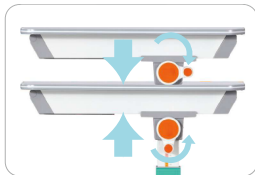

Function

Tiltable Table Top
(0 - 45deg)

Height Adjustment
56~76cm stepless

Buffered Hydraulic Rod

Large Drawer Storage

KT-05-D90

W900 x D735 x H560 - 760 (mm)

KT-05-D105