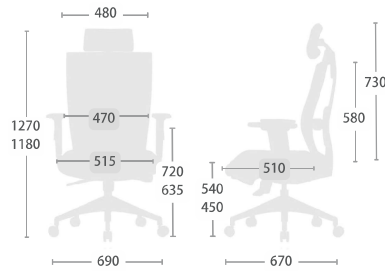

Height Adjustment
Angle with 4 Position Tilt Lock

Synchronized tilt

2-to-1 Synchro Tilt
Back Tilt Tension

Seat

Sliding Seat Depth
Pneumatic Seat Height

Optional

Lumbar support

Height Adjustment
Depth Adjustment

Headrest

Height Adjustment
Angle Adjustment

Armrest

Height Adjustment
Pad Pivot Adjustment
Pad Depth Adjustment

CH-7205ASX
W690 x D670 x H1180 - 1270 (mm)

CH-7201AXSN (Fixed Arm)
W650 x D690 x H1015 - 1105 (mm)

CH-7205AXSN
W650 x D690 x H1180 - 1270 (mm)

CH-7201ASX
W690 x D670 x H1035 - 1125 (mm)

CH-7201ASX(Fixed Arm)
W690 x D670 x H1030-1120(mm)

Function

Back
Angle with 4 Position
Tilt Lock

Synchronized tilt
2-to-1 Synchro Tilt
Back Tilt Tension