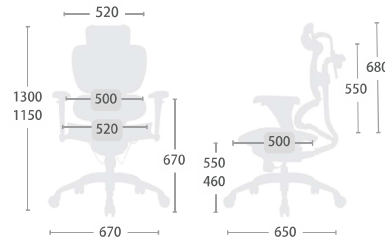

Headrest
Angle Adjustment

Armrest
Height Adjustment
Pad Pivot Adjustment
Pad Depth Adjustment

CH-5340ASX
W715 x D635 x H1215 - 1305 (mm)

CH-5209AXSN
W680 x D640 x H980 - 1070 (mm)

CH-5244AXSN
W680 x D640 x H1205 - 1295 (mm)

CH-5339AXSN
W715 x D635 x H1070 - 1160 (mm)

CH-5337ASX
W715 x D635 x H1070 - 1160 (mm)

Function

Back
Height Adjustment
Angle with Infinite Position Tilt Lock

Synchronized tilt
2-to-1 Synchro Tilt
Back Tilt Tension

Seat
Sliding Seat Depth
Pneumatic Seat Height

Optional

Headrest
Height Adjustment
Angle Adjustment

Armrest
Height Adjustment
Width Adjustment

CH-7137ASX
W670 x D650 x H1150 - 1300 (mm)

CH-7141ASX
W665 x D620 x H960 - 1100 (mm)

CH-7147ASX
W670 x D650 x H1150 - 1300 (mm)

CH-7131ASX
W665 x D620 x H960 - 1100 (mm)

CH-7133AV
W665 x D620 x H960 (mm)

Function

Back
Height Adjustment
Angle with 3 Position Tilt Lock

Synchronized tilt
2-to-1 Synchro Tilt
Back Tilt Tension