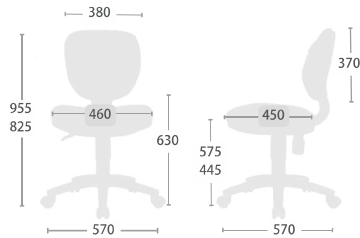

CH-357AXSN

W545 x D580 x H840 - 970 (mm)