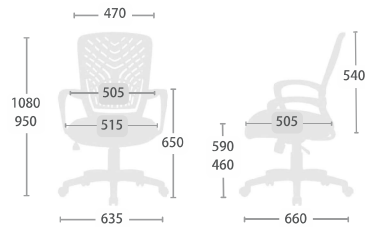

CH-5336AV-BL

W630 x D660 x H970 (mm)