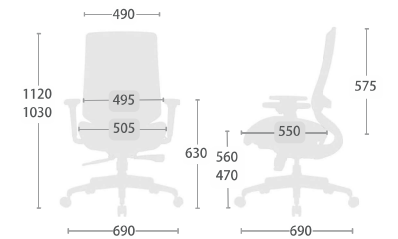

Headrest
Height Adjustment
Angle Adjustment

Armrest
Height Adjustment

CH-7223AXSN

W690 x D660 x H1160 - 1250 (mm)

CH-7220AXSN

W690 x D660 x H1015 - 1100 (mm)

Function

Back

Headrest

Height Adjustment
Angle Adjustment

Armrest

Height Adjustment
Pad Pivot Adjustment
Pad Depth Adjustment

CH-7246AXSN

W690 x D690 x H1200 - 1290 (mm)

CH-7245AXSN

W690 x D690 x H1030 - 1120 (mm)

Lumbar support

Height Adjustment

Headrest

Height Adjustment
Angle Adjustment

Armrest

Height Adjustment
Pad Pivot Adjustment
Pad Depth Adjustment

CH-767AXSN

W650 x D730 x H1150 - 1260(mm)