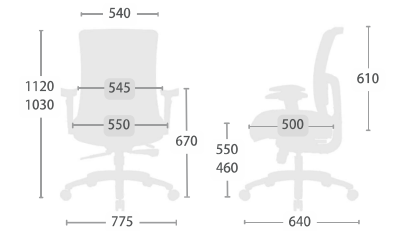

Angle Adjustment

Armrest

Height Adjustment

CH-7326ASX

W775 x D640 x H1205 - 1295 (mm)

CH-7325ASX

W775 x D640 x H1030 - 11120 (mm)

Function

Back

Height Adjustment
Angle with 4 Position Tilt Lock

Synchronized tilt

2-to-1 Synchro Tilt
Back Tilt Tension

Seat

Sliding Seat Depth
Pneumatic Seat Height

Optional

Lumbar support

Height Adjustment

Headrest

Height Adjustment
Angle Adjustment

Armrest

Height Adjustment
Pad Width Adjustment
Pad Pivot Adjustment
Pad Depth Adjustment

CH-5688AXSN

W685 x D620 x H1160 - 1250 (mm)

CH-5687AXSN