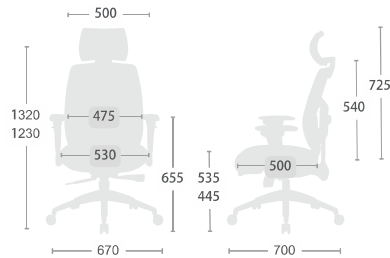

CH-6387AXSN

W700 x D690 x H1075 - 1165 (mm)

CH-6388AXSN

W700 x D690 x H1210 - 1300 (mm)

Function

Back

Height Adjustment
Angle with 4 Position Tilt Lock

Synchronized tilt

2-to-1 Synchro Tilt
Back Tilt Tension

Seat

Sliding Seat Depth
Pneumatic Seat Height

Optional

Lumbar support

Height Adjustment
Depth Adjustment

Headrest

Height Adjustment
Angle Adjustment

Armrest

Height Adjustment
Pad Pivot Adjustment
Pad Depth Adjustment

CH-6259ASX
W670 x D700 x H1230 - 1320 (mm)

CH-6258ASX
W685 x D640 x H955 - 1045 (mm)

CH-908ASX
W685x D640 x H1170 - 1260 (mm)

CH-7158ASX
W670 x D700 x H1000 - 1090 (mm)

CH-7159ASX
W670 x D700 x H1230 - 1320 (mm)

Function

Back
Height Adjustment
Angle with 4 Position Tilt Lock

Synchronized tilt
2-to-1 Synchro Tilt
Back Tilt Tension

Seat
Pneumatic
Seat Height

Optional

Lumbar support
Flexible Pad Fixed