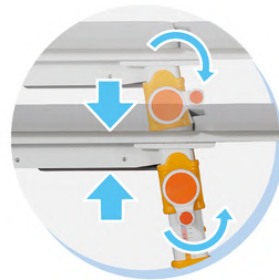

Tiltable table top
(0 - 45deg) for different function

Easy height adjustment
56-76cm stepless

BS01-090 (120)

STORAGE SHELF

Storage Shelf to organize your stuff.

Large drawer storage

Buffered hydraulic rod

BS02-090

BOOK REST

Book Rest preventing your book from sliding off the table while the table top is tilted.

Strong handing hook

56 - 76

[Unit : cm]

Safety Hand Gap

J105

M120

[Unit : cm]

KT02

Tilttable table top
(0 - 45deg) for different function

Easy height adjustment
56~76cm stepless

BS01-090 (120)

STORAGE SHELF

Storage Shelf to organize your stuff.

Large drawer storage