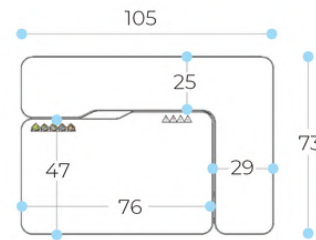

Tiltable table top
(0 - 45deg) for different function

Easy height adjustment
56-76cm stepless

BS01-090 (120)

STORAGE SHELF

Storage Shelf to organize your stuff.

Large drawer storage

Buffered hydraulic rod

BS02-090

BOOK REST

Book Rest preventing your book from sliding off the table while the table top is tilted.

Strong handing hook

56 - 76

[Unit : cm]

Safety Hand Gap

J105

M120

[Unit : cm]

KT02

Tilttable table top
(0 - 45deg) for different function

Easy height adjustment
56~76cm stepless

BS01-090 (120)

STORAGE SHELF

Storage Shelf to organize your stuff.

Large drawer storage