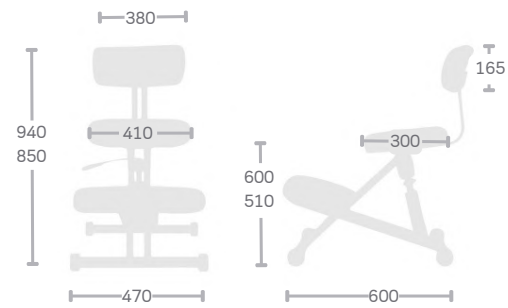

CH-180I
W505x D570 x H880 (mm)

CH-342I
W380 x D 425 x H 505 (mm)

CH-4796
W640x D470 x H710 - 940 (mm)

CH-4797
W515x D470 x H860 (mm)

CH-S460X
W470 x D660 x H850 - 940 (mm)

CH-S451AX
W470 x D585 x H510 - 600 (mm)

CH-W459AX
W470 x D585 x H830 - 920 (mm)

CH-425NX
W520 x D620 x H500 - 630 (mm)

CH-S423X
W505 x D600-610 x H780 - 890 (mm)

Easy to move with easy grip handle

The back of a chair adaptive

Easy adjustment button