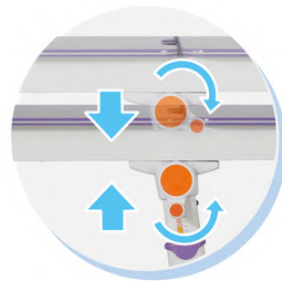

Easy height adjustment
56~76cm stepless

BS01-090 (120)

STORAGE SHELF

Storage Shelf to organize your stuff.

Large drawer storage

Buffered hydraulic rod

BS02-090

BOOK REST