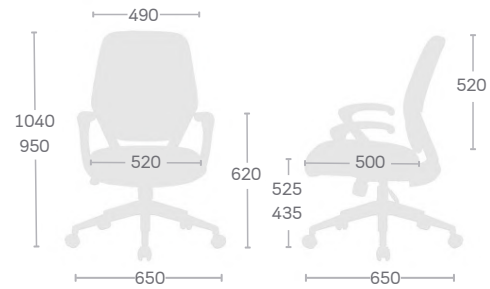

CH-G588AXSN
W630 x D610 x H920 - 1050 (mm)

CH-G798AXSN
W630 x D700 x H1080 - 1170 (mm)

CH-W5362AXSN
W660 x D610 x H885 - 975 (mm)

CH-5350AXSN
W660 x D610 x H800 - 890 (mm)

CH-W5360AXSN
W685 x D610 x H910 - 1000 (mm)

CH-5360AXSN
W685 x D610 x H910 - 1000 (mm)

CH-5360AXSN
W685 x D610 x H910 - 1000 (mm)

CH-W5390AXSN
W695 x D585 x H1010 - 1100 (mm)

CH-5392AXSN
W650 x D650 x H1130 - 1220 (mm)

CH-7260AXSN
W650 x D650 x H950 - 1040 (mm)