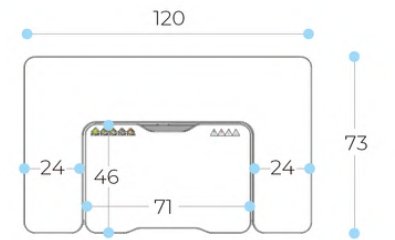

Tiltable table top
(0 - 45deg) for different function

Easy height adjustment
56-76cm stepless

BS01-090 (120)

STORAGE SHELF

Storage Shelf to organize your stuff.

Large drawer storage

Buffered hydraulic rod

BS02-090

BOOK REST

Book Rest preventing your book from sliding off the table while the table top is tilted.

Strong handing hook

56 - 76

[Unit : cm]

Safety Hand Gap

J105

M120

[Unit : cm]

KT02

Tilttable table top
(0 - 45deg) for different function

Easy height adjustment
56~76cm stepless

BS01-090 (120)

STORAGE SHELF

Storage Shelf to organize your stuff.

Large drawer storage