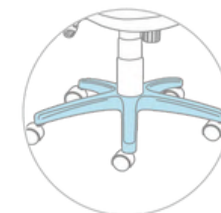

2-to-1 Synchro Tilt

Fixed Armrest

Pneumatic Seat Height

Back Tilt Tension

Armrest

Base

Thickness Iron Frame

CH-767AXSN
W650 x D730 x H1150 - 1260(mm)