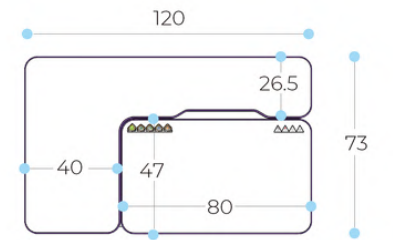

Book Rest preventing your book from sliding off the table while the table top is tilted.

Strong handing hook

[Unit : cm]

Safety Hand Gap

L105

L120

[Unit : cm]

KT01

Tiltable table top
(0 - 45deg) for different function

Easy height adjustment
56-76cm stepless

BS01-090 (120)

STORAGE SHELF

Storage Shelf to organize your stuff.

Large drawer storage

Buffered hydraulic rod

BS02-090