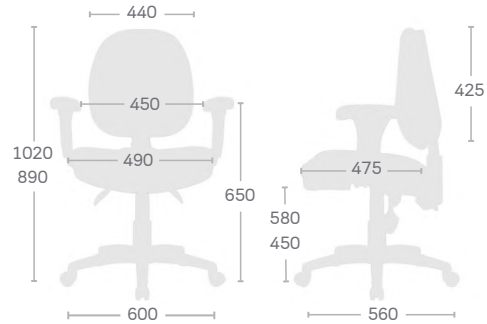

CH-515NXR
W655 x D600 x H930 - 1020 (mm)