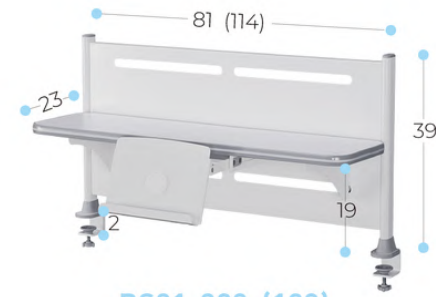

Tiltable table top
(0 - 45deg) for different function

Easy height adjustment
56-76cm stepless

BS01-090 (120)

STORAGE SHELF

Storage Shelf to organize your stuff.

Large drawer storage

Buffered hydraulic rod

BS02-090

BOOK REST

Book Rest preventing your book from sliding off the table while the table top is tilted.

Strong handing hook

56 - 76

[Unit : cm]

Safety Hand Gap

J105

M120

[Unit : cm]

KT02

Tilttable table top
(0 - 45deg) for different function

Easy height adjustment
56~76cm stepless

BS01-090 (120)

STORAGE SHELF

Storage Shelf to organize your stuff.

Large drawer storage