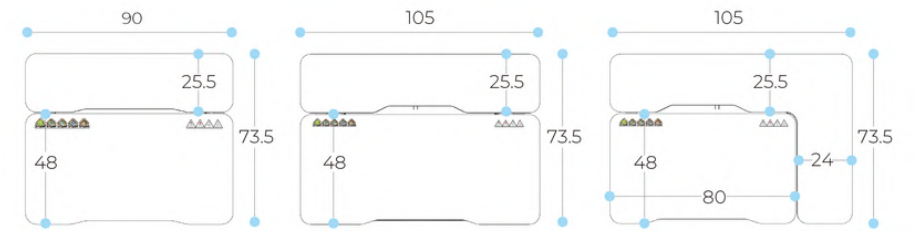

D90

D105

J105

[Unit : cm]

KT05