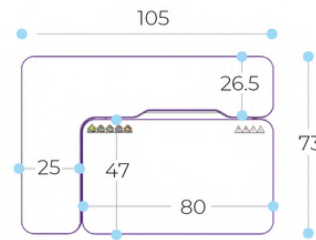

Easy height adjustment
56~76cm stepless

BS01-090 (120)

STORAGE SHELF

Storage Shelf to organize your stuff.

Large drawer storage

Buffered hydraulic rod

BS02-090

BOOK REST

Book Rest preventing your book from sliding off the table while the table top is tilted.

Strong handing hook

[Unit : cm]

Safety Hand Gap

L105

L120

[Unit : cm]

KT01

Tiltable table top
(0 - 45deg) for different function

Easy height adjustment
56-76cm stepless

BS01-090 (120)

STORAGE SHELF

Storage Shelf to organize your stuff.

Large drawer storage

Buffered hydraulic rod

BS02-090