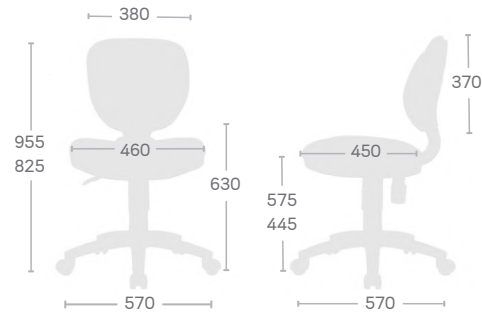

CH-357AXSN
W545 x D580 x H840 - 970 (mm)